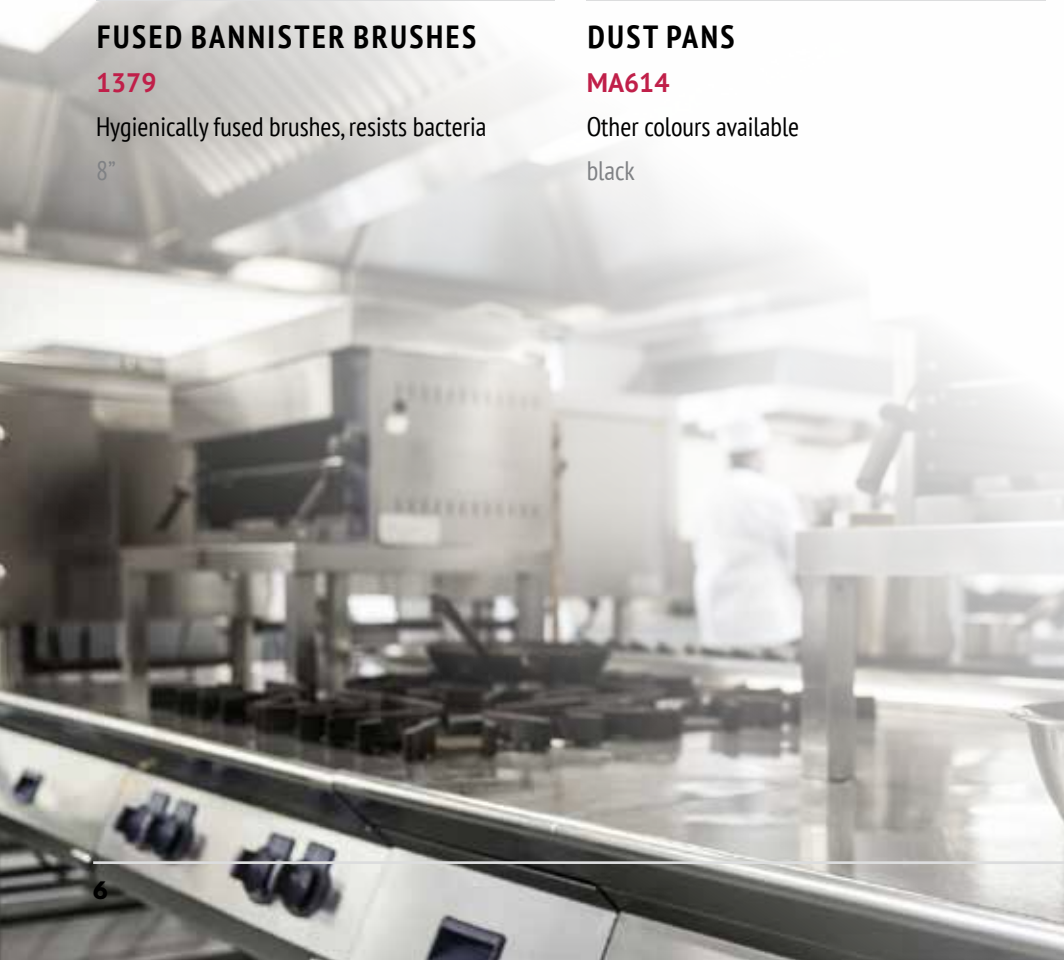

HOUSE BROOM HANDLES

FHM336

Metal handle with hanger cap

36"