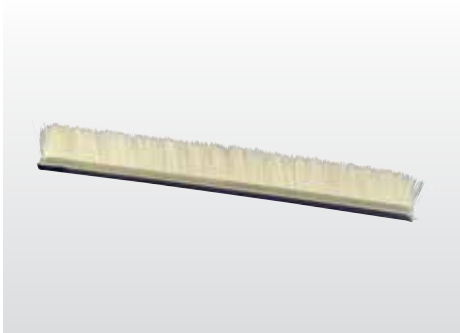

## BOWL MOPS

**A006160**  
Acrylic bowl swab

**SCRATCH BRUSHES**

Fine wire, brass, nylon, horsehair fill  
1/2"x 7 1/4"

**BOILER HANDLES**

Yellow or black boiler handles  
Custom nipple sizes available

**Spiral Wound brush - Coil only**

# STRIP BRUSHES