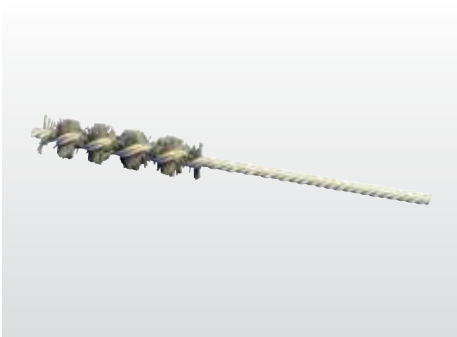

ABRASIVE NYLON DS/DS

Deburring brushes, automotive ind., 022/320 grit
Sizes range from 1/4" to 5" dia