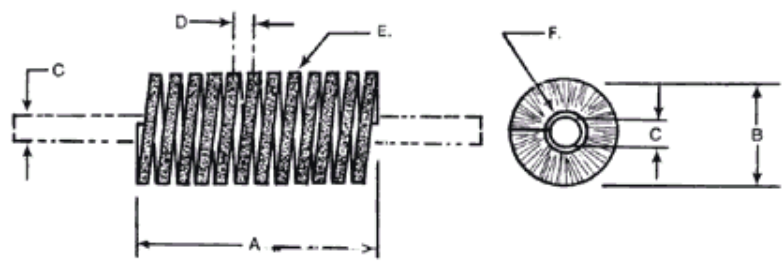

## BOWL MOPS

**A006160**  
Acrylic bowl swab

**SCRATCH BRUSHES**

Fine wire, brass, nylon, horsehair fill  
1/2"x 7 1/4"

**BOILER HANDLES**

Yellow or black boiler handles  
Custom nipple sizes available

**Spiral Wound brush - Coil only**