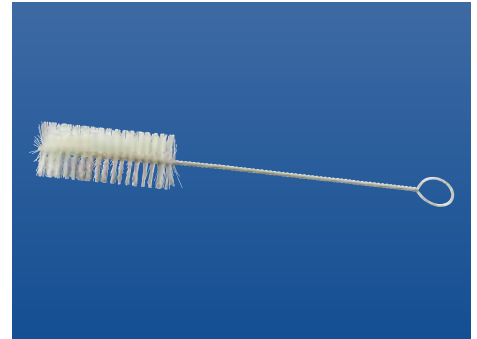

TUBE BRUSH

441124

SS tube brush with food grade nylon
2" trim x 5"bp x 17"oal