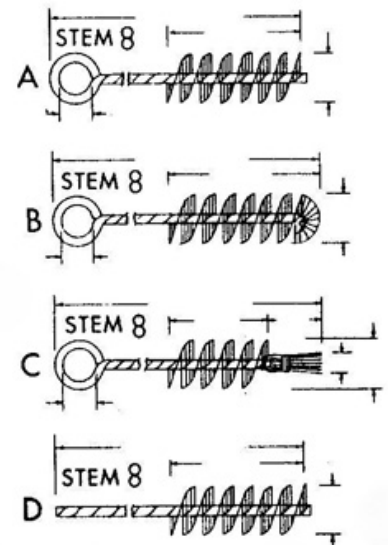

TUBE BRUSH

441122

SS tube brush with food grade nylon
3/4" trim x 3"bp x 8"oal

**PHARMACEUTICAL
BRUSHES ARE
DESIGNED TO
CLEAN ALL
SPECIAL MEDICAL
EQUIPMENT.
ALL MATERIALS AND
WIRE ARE MADE TO
THE CUSTOMER'S
SATISFACTION.**