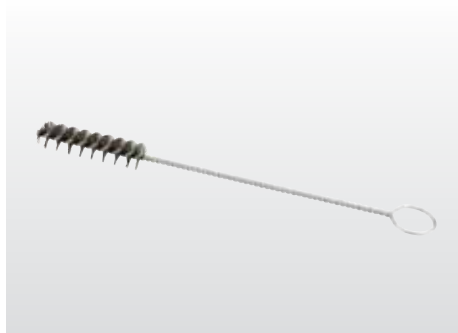

## BRASS TUBE BRUSHES

**SB0672**

Gun brushes with no loop  
1/2" x 13 1/2" oal. All sizes available

## TAPERED TUBE BRUSHES

**A005013**

Nylon tube brushes with loop  
3/8" x 7/8" taper. Please ask for sizes