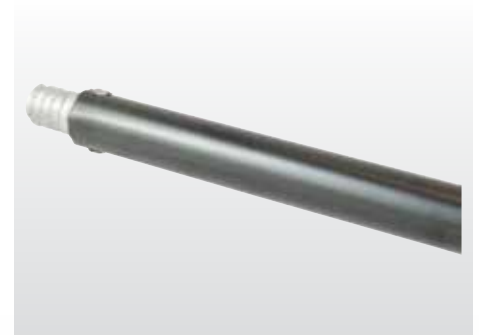

FOOD SERVICE

FLOOR SCRUB BRUSH

A005060

Scrub brush with squeegee

BROOM HEADS

BR221P18

Plastic block with poly fill

18"

FUSED BROOM HEADS

1475

Hygienically fused brushes, resists bacteria

21"

FUSED BANNISTER BRUSHES

1379

Hygienically fused brushes, resists bacteria

8"

DUST PANS

MA614

Other colours available

black

METAL HANDLE

FH360M

All black metal handle, very durable

60"

HOUSE BROOM HANDLES

FHM336

Metal handle with hanger cap

36"