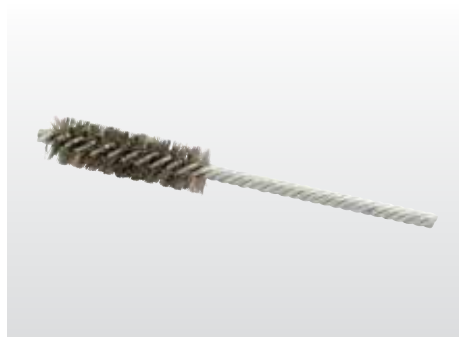

DS/DS WIRE BRUSHES

A005078
Power brushes
Sizes range from 1/4" to 5" dia