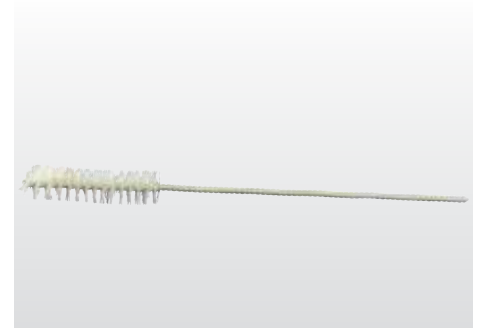

NYLON TUBE BRUSHES

Tube, bottle, and valve guide brushes with loop

- **SB0478** 1/2" x 13" oal   **SB0441** 1 1/4" x 13" oal
- **SB0439** 3/4" x 13" oal   **SB0447** 1 1/2" x 13" oal
- **SB0437** 1" x 13" oal

DOUBLE SPIRAL TUBE BRUSHES ARE MADE STRONG TO WITHSTAND THE FORCE OF POWER TOOLS AND DRILLS PRESSES. THE STEMS ARE DOUBLE STRAND WITH HEAVY GAUZE WIRE. ALL BRISTLE TYPES ARE AVAILABLE.