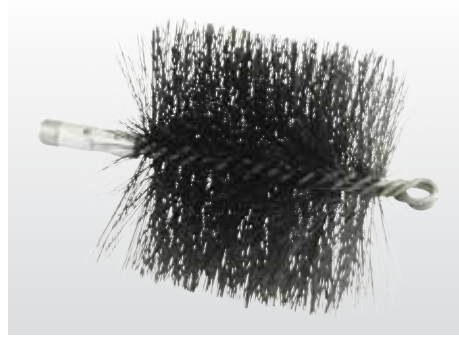

BOILER BRUSHES

Wire fill with 1/4" npt
4" dia