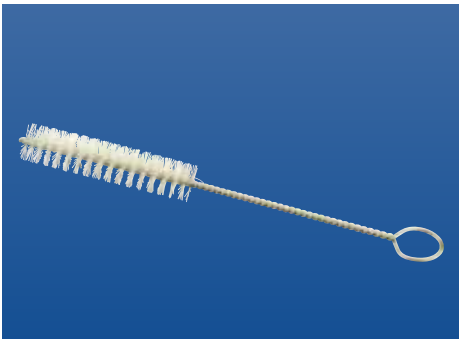

TUBE BRUSH

A00505

SS brush for unique tube sizes
48"oal x 1 1/4" trim

TUBE BRUSH

A00481

Two-way cleaning brush, attachments available
6' bp x 1" trim

TUBE BRUSH

441124

SS tube brush with food grade nylon
2" trim x 5"bp x 17"oal

TUBE BRUSH

441122

SS tube brush with food grade nylon
3/4" trim x 3"bp x 8"oal

**PHARMACEUTICAL
BRUSHES ARE
DESIGNED TO
CLEAN ALL
SPECIAL MEDICAL
EQUIPMENT.
ALL MATERIALS AND
WIRE ARE MADE TO
THE CUSTOMER'S
SATISFACTION.**