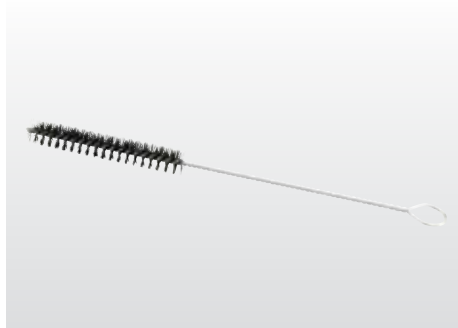

BLACK NYLON TUBE BRUSHES

Tube, bottle, and valve guide brushes with loop

- **1111** 3/8" x 12" oal   **1114** 1" x 12" oal
- **1112** 1/2" x 12" oal   **1115** 1 1/2" x 12" oal
- **1113** 3/4" x 12" oal   **1116** 1 1/4" x 12" oal