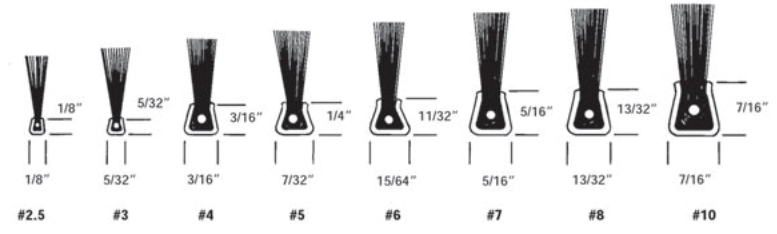

SCRATCH BRUSHES

Fine wire, brass, nylon, horsehair fill
1/2"x 7 1/4"

BOILER HANDLES

Yellow or black boiler handles
Custom nipple sizes available

Spiral Wound brush - Coil only