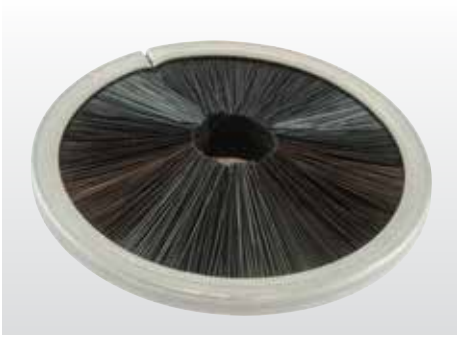

COIL, BOTTLE, SCRATCH & BOWL BRUSHES

INVERTED NYLON COILS

Inverted coil brushes
Ask for sizes