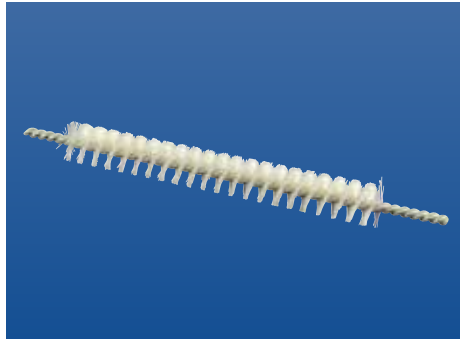

## HOSE TUBE BRUSH

**A00415**

SS brush to clean hoses, other sizes available  
2 1/8" dia x 7 1/4" oal

**TUBE BRUSH**

**A00505**

SS brush for unique tube sizes  
48"oal x 1 1/4" trim

**TUBE BRUSH**

**A00481**